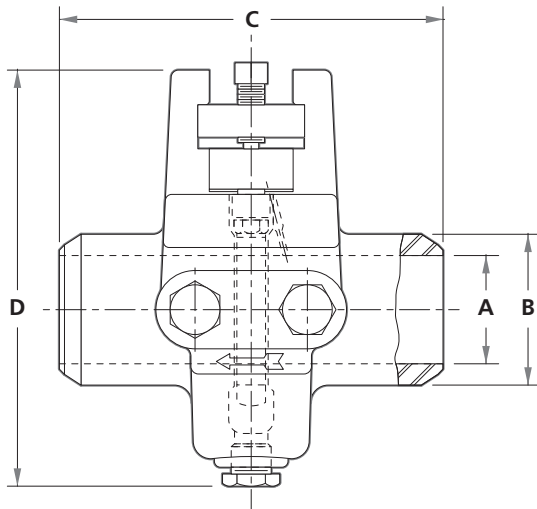

Frequent inspection of orifice plates is necessary to ensure the plates are in a condition that will ensure a high level of measurement accuracy.

Cameron's NUFLO™ Model 5030 orifice fitting reduces the time and cost of inspecting and changing orifice plates, and helps ensure that the bore is properly centered in the meter tube.

The single-chamber design makes installing and removing the orifice plate quick and easy by combining the orifice carrier and sealing bar in one assembly. By removing four bolts and a clamping bar, the user can pull the assembly from the fitting, replace the orifice plate and reinsert the assembly into the fitting in a matter of minutes. Additionally, with no flange bolts to remove and no flanges to spread, the risk of fluid loss from the pipeline is eliminated.

Features

- Quick and easy access to orifice plates
- No risk of fluid loss from pipeline
- Compatible with standard seal rings and orifice plates
- Zinc-chromate plated clamping for corrosion resistance
- Fitting models available for Schedule 40 and Schedule 80 piping
- 600 lb ANSI rating, 1480 psi maximum working pressure

Model 5030 Single Chamber Orifice Fittings

Size	Part Number	A	B	C	D	E
2" Schedule 40	9A-50306000440	2.067	2.38	7.25	7.94	10.88
2" Schedule 80	9A-50306000461	1.939	2.38	7.25	7.94	10.88
3" Schedule 40	9A-50306000450	3.068	3.50	7.50	9.25	12.00
3" Schedule 80	9A-50306000462	2.900	3.50	7.50	9.25	12.00