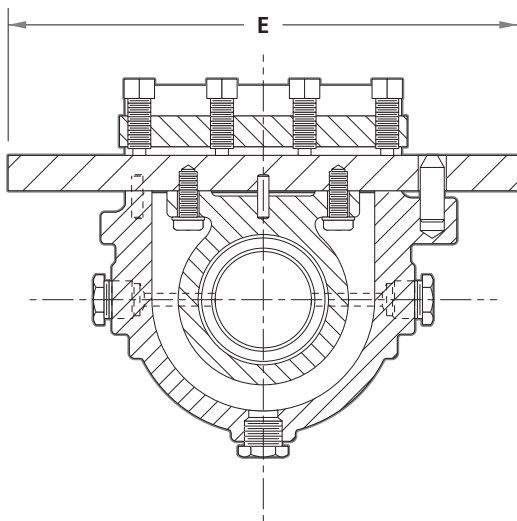

Frequent inspection of orifice plates is necessary to ensure the plates are in a condition that will ensure a high level of measurement accuracy.

Cameron's NUFLO™ Model 5030 orifice fitting reduces the time and cost of inspecting and changing orifice plates, and helps ensure that the bore is properly centered in the meter tube.

The single-chamber design makes installing and removing the orifice plate quick and easy by combining the orifice carrier and sealing bar in one assembly. By removing four bolts and a clamping bar, the user can pull the assembly from the fitting, replace the orifice plate and reinsert the assembly into the fitting in a matter of minutes. Additionally, with no flange bolts to remove and no flanges to spread, the risk of fluid loss from the pipeline is eliminated.

Features

- Quick and easy access to orifice plates
- No risk of fluid loss from pipeline
- Compatible with standard seal rings and orifice plates
- Zinc-chromate plated clamping for corrosion resistance
- Fitting models available for Schedule 40 and Schedule 80 piping
- 600 lb ANSI rating, 1480 psi maximum working pressure

Model 5030 Single Chamber Orifice Fittings

Size	Part Number	A	B	C	D	E
2" Schedule 40	9A-50306000440	2.067	2.38	7.25	7.94	10.88
2" Schedule 80	9A-50306000461	1.939	2.38	7.25	7.94	10.88
3" Schedule 40	9A-50306000450	3.068	3.50	7.50	9.25	12.00
3" Schedule 80	9A-50306000462	2.900	3.50	7.50	9.25	12.00