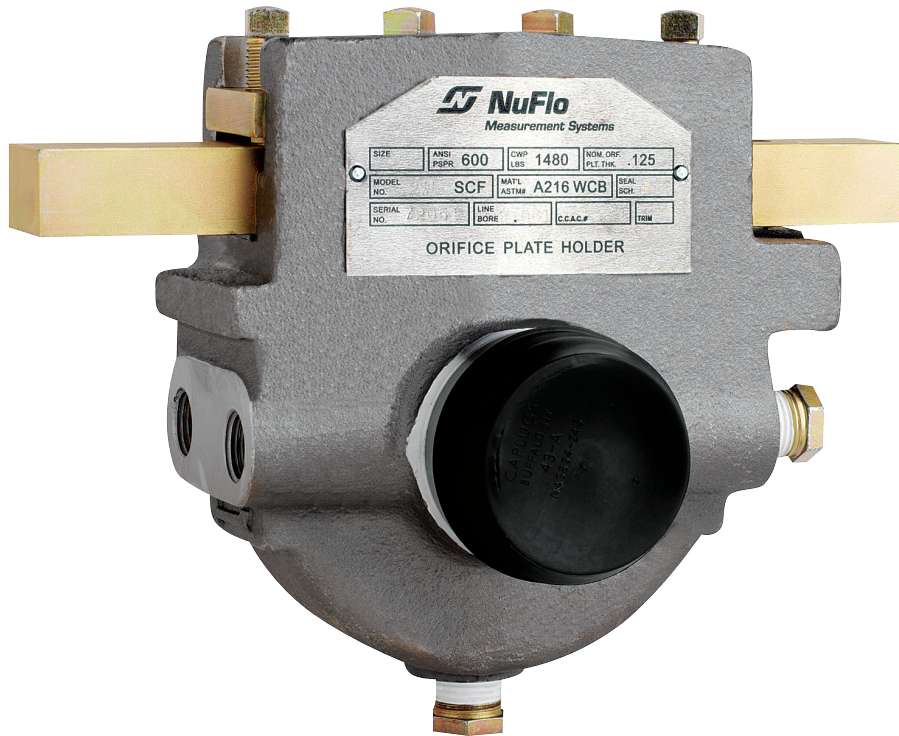

NUFLO Model 5030 Single Chamber Orifice Fitting

With the increasing measurement accuracy achievable with today's flow computers, the importance of accuracy in primary measurement equipment like orifice plates has reached a new level of emphasis.

Frequent inspection of orifice plates is necessary to ensure the plates are in a condition that will ensure a high level of measurement accuracy.

Cameron's NUFLO™ Model 5030 orifice fitting reduces the time and cost of inspecting and changing orifice plates, and helps ensure that the bore is properly centered in the meter tube.

The single-chamber design makes installing and removing the orifice plate quick and easy by combining the orifice carrier and sealing bar in one assembly. By removing four bolts and a clamping bar, the user can pull the assembly from the fitting, replace the orifice plate and reinsert the assembly into the fitting in a matter of minutes. Additionally, with no flange bolts to remove and no flanges to spread, the risk of fluid loss from the pipeline is eliminated.

Features

- Quick and easy access to orifice plates
- No risk of fluid loss from pipeline
- Compatible with standard seal rings and orifice plates
- Zinc-chromate plated clamping for corrosion resistance
- Fitting models available for Schedule 40 and Schedule 80 piping
- 600 lb ANSI rating, 1480 psi maximum working pressure