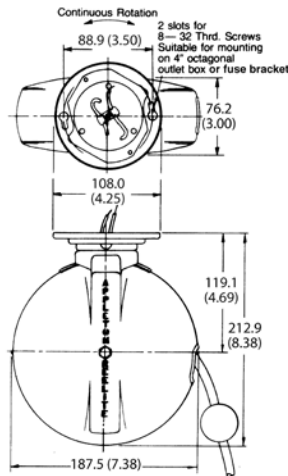

Features

- 7S and 7SV Series
 - Enclosed construction.
 - Furnished with 7.6 meters (25 feet) of yellow, extra flexible, 18-3 SJOOW-A cord (2-conductor plus safety ground).
 - High quality, double copper brushes.
 - Locking ratchet holds cord at desired length.
 - Adjustable ball stop controls return limit of retractable cord.
 - Hubs in all covers have integral bushings to protect conductor insulation from damage. Hub plate openings are smooth.
 - Continuous 360° patented swiveling action without power interruption or tangling of cord.
 - 7S Series offers choice of hand-lamps available as accessories.
 - 7SV Series includes NEMA 4X (enclosed and gasketed) handlamp to accommodate up to 100 Watt lamp, 6.1 meters (20 feet) of SJOOW-A cord.
 - Models available with built-in automatic switch which activates light when cord is pulled out.
 - Convenient flush type mounting ring fits 4" octagonal outlet box or fuse bracket.
 - Accessory bracket permits wall mounting.
 - Supplied with handlamp to accommodate up to 100 Watt lamp.

Furnished with 18-3 (2 wire plus safety ground) yellow SJOOW-A cord.

NEC/CEC:
Listed for Ordinary Locations

Description	Cord Length Meters (Feet)	Cord Size	Rating Amp/Voltage	Catalog Number
7S continuous swivel, grounded Reelite™				
Less handlamp. Max. accessory weight: 560 grams (20 oz). Handlamps ① available. Furnished with yellow SJOOW-A cord and RE-FB4 fuse bracket assembly.	7.6 (25)	18-3 SJOOW-A	4 Amp, 125 Vac	RE-7S2G

Accessories

Description	Catalog Number
 <p>Ball Stop Yellow 2-piece split design permits installation without disconnecting handlamp or receptacle on end of cord. Made of polypropylene. Installs on SJOOW-A cord used on all Appleton portable reels.</p>	RE-PBS-1
 <p>Handlamps Handlamps are available as optional accessories. For ordering information refer to the <i>Lighting: Portable Lighting Section</i></p>	

Dimensions in Millimeters (Inches)

① See *Lighting section, Portable Lighting*.