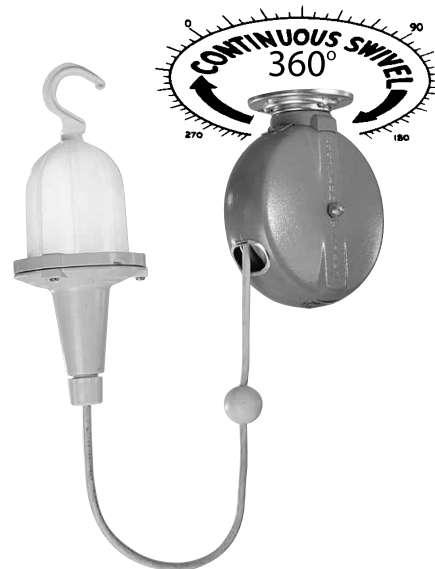

7S Continuous Swivel 7P Portable Series

Available with or without handlamps

Furnished with 18-3 (2 wire plus safety ground) yellow SJOOW-A cord.

NEC/CEC:
Listed for Ordinary Locations

Applications

- A safe and convenient source of retractable power cord for:
  - Portable lighting
  - Power supply
  - General utility service

Features

- 7S and 7SV Series
  - Enclosed construction.
  - Furnished with 7.6 meters (25 feet) of yellow, extra flexible, 18-3 SJOOW-A cord (2-conductor plus safety ground).
  - High quality, double copper brushes.
  - Locking ratchet holds cord at desired length.
  - Adjustable ball stop controls return limit of retractable cord.
  - Hubs in all covers have integral bushings to protect conductor insulation from damage. Hub plate openings are smooth.
  - Continuous 360° patented swiveling action without power interruption or tangling of cord.
  - 7S Series offers choice of hand-lamps available as accessories.
  - 7SV Series includes NEMA 4X (enclosed and gasketed) handlamp to accommodate up to 100 Watt lamp, 6.1 meters (20 feet) of SJOOW-A cord.
  - Models available with built-in automatic switch which activates light when cord is pulled out.
  - Convenient flush type mounting ring fits 4" octagonal outlet box or fuse bracket.
  - Accessory bracket permits wall mounting.
  - Supplied with handlamp to accommodate up to 100 Watt lamp.

Standard Materials

- Reels: steel construction
- Cord: type SJOOW-A, yellow thermoset jacket, oil-resistant, 300 Vac rating

Standard Finishes

- Gray hammer epoxy/polyester powder coat

Options

- For continuous cord tension (non-locking) add suffix **-LR** to catalog number to remove the supplied cable ratchet.

NEC/CEC Certifications and Compliances

- UL Listed: E4961
- UL Standard: 355
- CSA Listed: LR3060
- Meets OSHA requirements